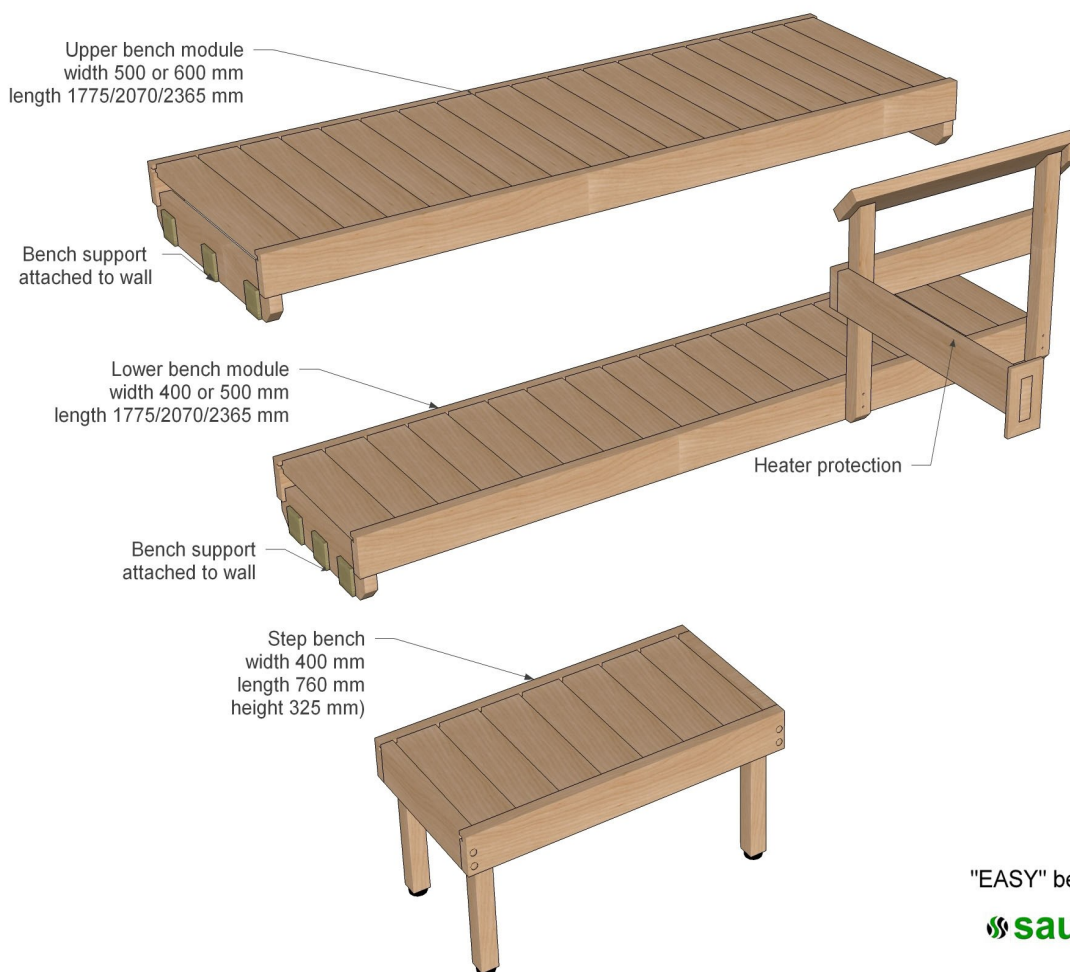

STS 15 x 120 (110)

For more information on custom orders, please get in touch!

GENETRADE
wood products

BENCHES

Bench boards

SHP

Dimensions (covering) / mm	Pcs / Bundle
28 x 42	8
28 x 90	4
28 x 120	2
28 x 140	2

Bench frontboards

SHA

Dimension / mm
40 x 140

For more information on custom orders, please get in touch!

BENCHES

IISI sets

"EASY" benching set

IISI Set: Upper and lower bench(600/400 or 500/500), footrest/heater guard rail, step bench and wall supports

For more information on custom orders, please get in touch!

BENCHES

IISI+ sets

"EASY+" benching set

IISI Set: Upper and lower bench(600/400 or 500/500), footrest/heater guard rail, step bench, skirt, back rest and wall supports

For more information on custom orders, please get in touch!

BENCHES

Classic sets

Bench module 140 × 600 / 500 / 400 x 1600 / 1800 / 2100 / 2400 mm

Corner module 140 × 600 x
600 / 140 x 500 x 500 / 140 x
400 x 400 mm