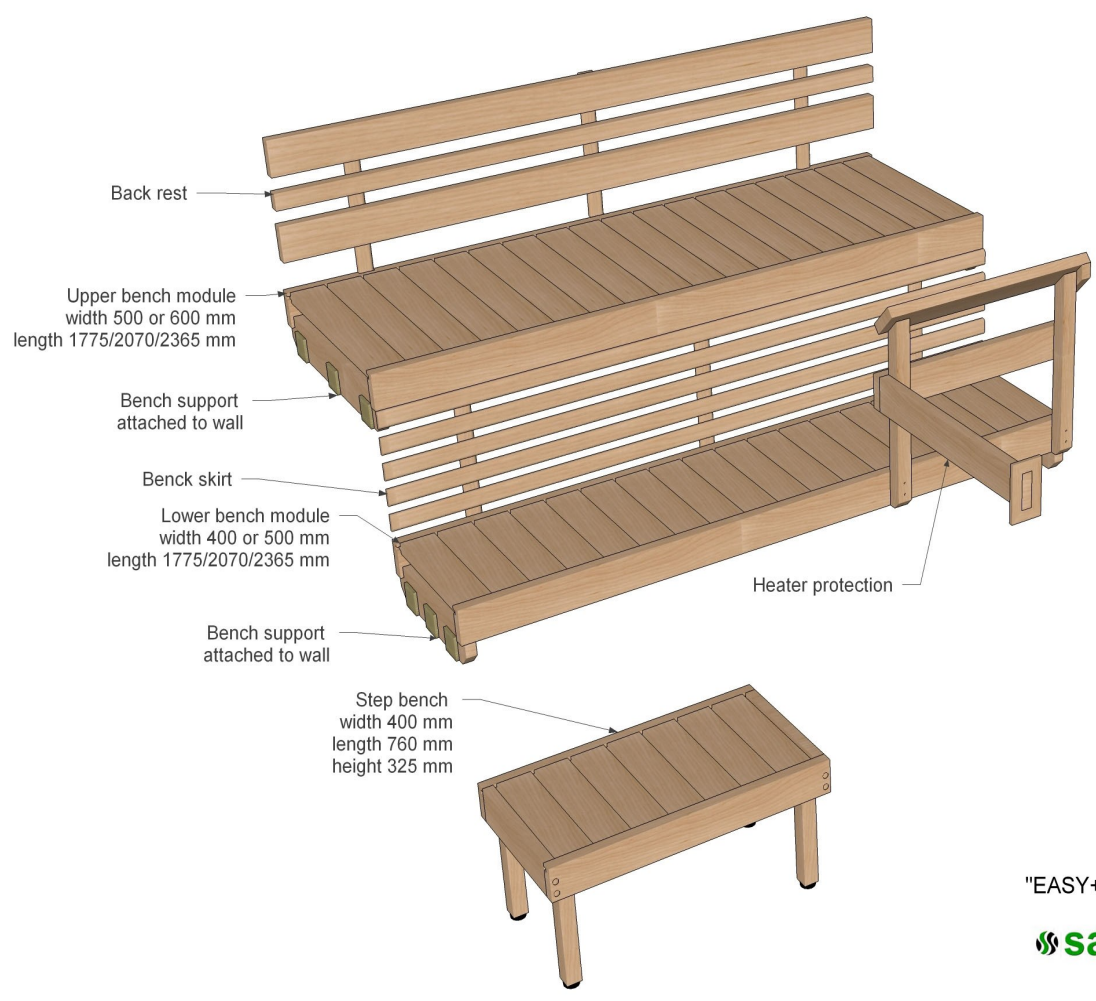

STS 15 x 120 (110)

For more information on custom orders, please get in touch!

GENETRADE
wood products

BENCHES

Bench boards

SHP

Dimensions (covering) / mm	Pcs / Bundle
28 x 42	8
28 x 90	4
28 x 120	2
28 x 140	2

Bench frontboards

SHA

Dimension / mm
40 x 140

For more information on custom orders, please get in touch!

BENCHES

IISI sets

"EASY" benching set

IISI Set: Upper and lower bench(600/400 or 500/500), footrest/heater guard rail, step bench and wall supports

For more information on custom orders, please get in touch!

BENCHES

IISI+ sets

"EASY+" benching set

IISI Set: Upper and lower bench(600/400 or 500/500), footrest/heater guard rail, step bench, skirt, back rest and wall supports

For more information on custom orders, please get in touch!

BENCHES

Classic sets

Bench module 140 × 600 / 500 / 400 x 1600 / 1800 / 2100 / 2400 mm

Corner module 140 × 600 x
600 / 140 x 500 x 500 / 140 x
400 x 400 mm